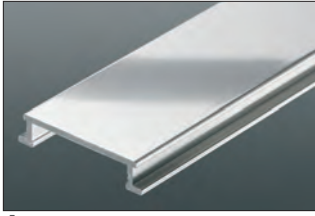

Available Finishes (Anchoring Leg)

A Aluminum

Available Colors (Movement Zone)

SP
Sand pebble
Ral N/A

HB
Light beige
Ral N/A

PG
Classic grey
Ral N/A

G
Grey
Ral 7030

GS
Black
Ral 9011