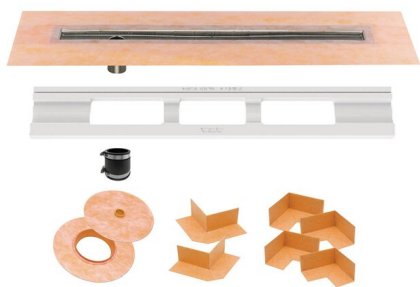

8849 Office Bath

Default section

		Qty	Price	Notes
	KERDI-BOARD-ZB U-SHAPED PROF 2" PERF 3 SIDES	1	\$69.02	Product code: KBZB50E Product type: profile Material: stainless steel V2A Height (H): 50 mm (2") Length: 250 cm (8' 2-1/2") /N
	KERDI-BOARD PANEL 5/8" X 48" X 120"	7	\$203.00	Product code: KB1512203050 Product type: panel Thickness: 15 mm (5/8") Width: 1220 cm Length: 305 cm (120") /N
	KERDI-FIX SEALING/BONDING 290ML GREY	3	\$33.04	Product code: KERDIFIX/G Product type: sealant Color: grey Volume: 290 ml (9.81 oz) /N
	KERDI-BOARD PANEL 2" X 24-1/2" X 96"	1	\$107.37	Product code: KB506252440 Product type: panel Thickness: 50 mm (2") Width: 625 cm Length: 244 cm (96") /N
	KERDI-BAND 5" WATERPROOFING STRIP 98' 5"	2	\$119.98	Product code: KEBA100/125 Product type: band Width: 125 mm (5") Length: 3000 cm (98' 5") Thickness: 0.1 mm (1/64") /N

Schluter-KERDI-BOARD-ZS/-ZT Product type: screws 1
Length: 41 mm (1-5/8") /N

KERDI-SHOWER-LINEAR-TRAY 36" X 72" SIDE Product code: 1 \$371.28
KSLT915/1830S
Product type: shower tray LT/-LTS
Length x width: 36 x 72 (91 cm x 183 cm)
Outlet position: side /N

KERDI-LINE CHANNEL BODY OFFSET 28" Product code: 1 \$443.05
KL1VO60E70
Product type: channel body
Material: stainless steel V4A
Finish: stainless steel
Outlet position: off-set
Grate Length: 70 cm (27-9/16") /N

KERDI-SEAL PIPE SEAL 3/4" Product code: 3 \$8.33
KMS185/20
Product type: pipe seal
Outlet size: 20 mm (3/4")
Package quantity: 1.0 /N

KERDI-SEAL MIXING VALVE SEAL 4-1/2" Product code: 1 \$11.21
KMSMV235/114
Product type: valve seal
Outlet size: 114 mm (4-1/2")
Package quantity: 1.0 /N