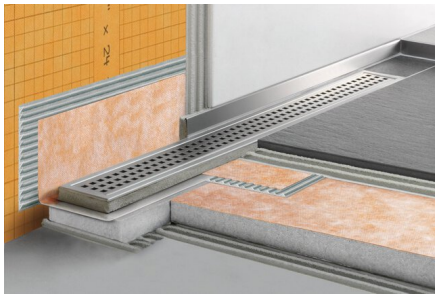

KERDI-LINE CHANNEL BODY OFFSET 28" Product code: 1 \$443.05
KL1VO60E70
Product type: channel body
Material: stainless steel V4A
Finish: stainless steel
Outlet position: off-set
Grate Length: 70 cm (27-9/16") /N

KERDI-KERECK INSIDE CORNER 90° (2) Product code: 3 \$19.72
KERECK/FI2
Product type: in corner
Angle: 90°
Package quantity: 2.0 /N

KERDI-KERECK OUTSIDE CORNER 90° (2)

Product code: 1 \$19.72
KERECK/FA2
Product type: out corner
Angle: 90 °
Package quantity: 2.0
/N

KERDI-KERECK KIT 2 IN + 1 RIGHT + 1 LEFT CORNER

Product code: 2 \$67.93
KERSB135K
Product type: bench corner kit
Angle: 135 °
/N

SCHLUTER ALL-SET MODIFIED WHITE

Product code: 3 \$50.46
SETA50W
Product type: thin set
Color: white
Weight: 22.7 kg (50 lbs)
/N